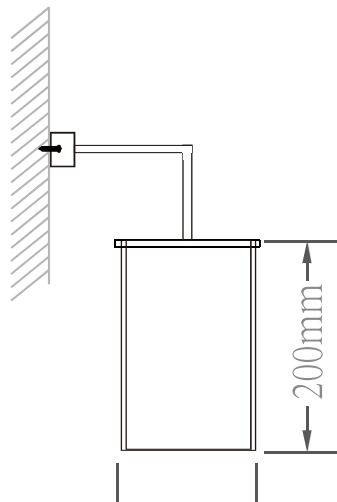

80mm

80 * 80 * 200mm

OFF

ON
Cold Light

ON
Warm Light

601B

606R

607Y

609B

Nazwa	Kinkiet LED
Model	MWLS-6617
Zastosowanie	Sypialnia, Salon, Hotel, Restauracja, Bar, Klub
Materiał	Płatki marmuru + metal
Waga	1.2 kg
Źródło Światła	LED
Barwa światła	3000-6000K
Napięcie	200-240V
Moc	7W