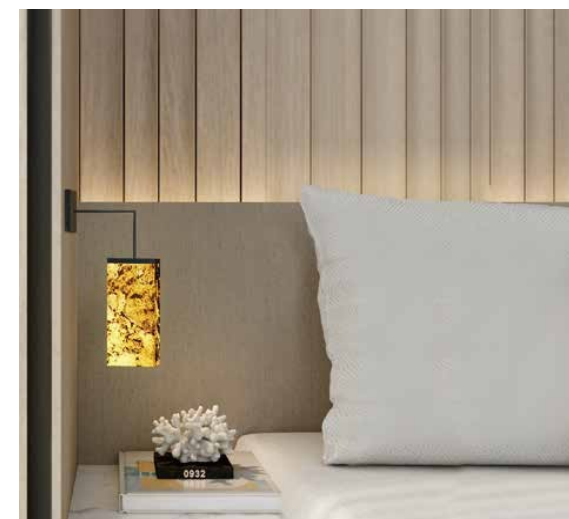

80mm

80 * 80 * 200mm

OFF

ON
Cold Light

ON
Warm Light

601B

606R

607Y

609B

Nazwa	Kinkiet LED
Model	MWLS-6617
Zastosowanie	Sypialnia, Salon, Hotel, Restauracja, Bar, Klub
Materiał	Płatki marmuru + metal
Waga	1.2 kg
Źródło Światła	LED
Barwa światła	3000-6000K
Napięcie	200-240V
Moc	7W