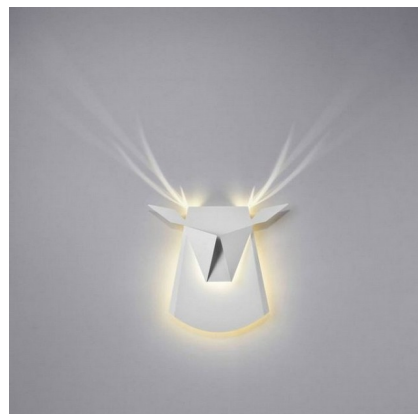

DEER-B

Kinkiet LED Jeleń Abigali Deer
38 x 36 x 5cm