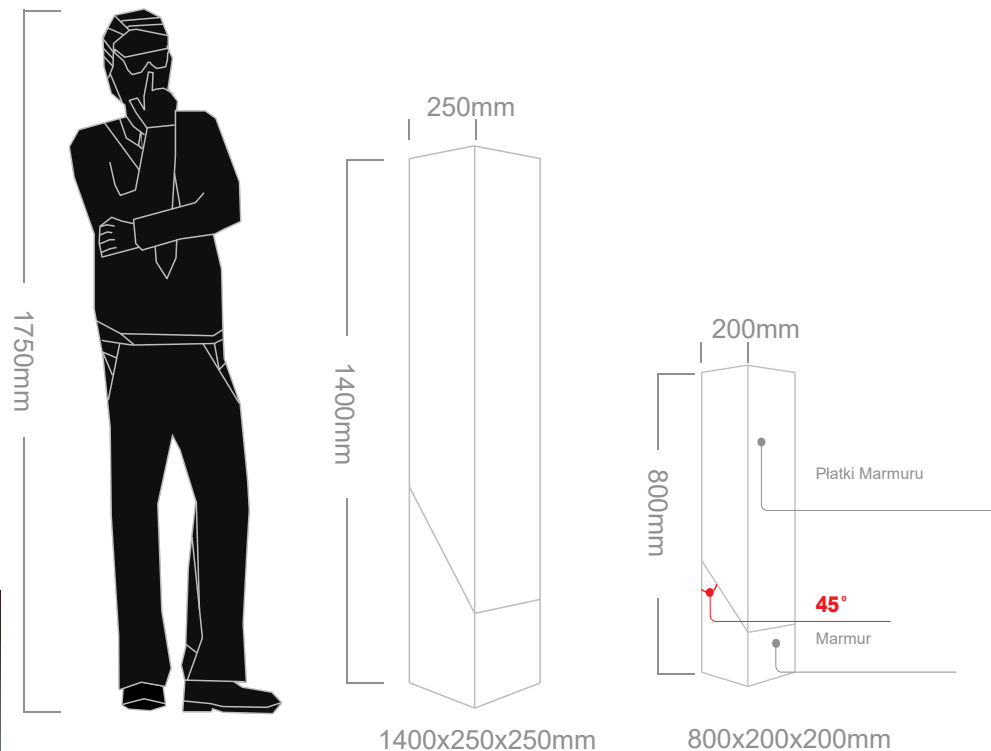

45° LINE

Źródła światła o różnych temperaturach barwowych dają różne efekty. Lampy są zrobione z kamieni naturalnych, każda lampa jest wyjątkowa i ma inną strukturę.

Nazwa	45°	
Model	MFLT-9803	MTLT-9802
Wymiar	1400X250X250mm	800X200X200mm
Przesłona	Płatki Kamienia : 601B.606R.616Y.609B	
Materiał bazowy	Marmur: Nero Margiua / Jazz White	
Zastosowanie	Sypialnia, Restauracja, Bar, Kawiarnia, Klub	
Źródło światła	LED	
Barwa światła	3000-6500K	
Napięcie	200-240V